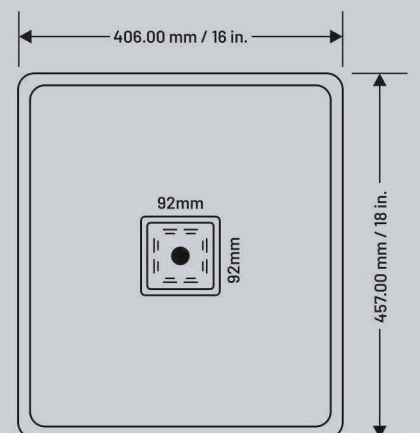

SINGLE BOWL SINK

SPECIFICATIONS

SIZE	WEIGHT
16 x 18 x 8.5 inch 408x457x215 mm	9kg. (Approx)

DIMENSION SIZE

INSTALLATIONS

TOP MOUNT

FLUSH MOUNT

UNDER MOUNT

LeoxTM
CERAMIC

SINGLE BOWL SINK

SPECIFICATIONS

SIZE	WEIGHT
21 x 18 x 8.5 inch 533x457x215 mm	10kg. (Approx)

DIMENSION SIZE

INSTALLATIONS

TOP MOUNT

FLUSH MOUNT

UNDER MOUNT

SINGLE BOWL SINK

SPECIFICATIONS

SIZE	WEIGHT
24 x 18 x 8.5 inch 609x457x215 mm	11.5kg. (Approx)

DIMENSION SIZE

INSTALLATIONS

TOP MOUNT

FLUSH MOUNT

SPECIFICATIONS

SIZE	WEIGHT
18 x 36 x 8.5 inch 457x914.4x215 mm	17kg. (Approx)

INSTALLATIONS

TOP MOUNT

FLUSH MOUNT

UNDER MOUNT

Leox[™]
CERAMIC

DOUBLE BOWL SINK