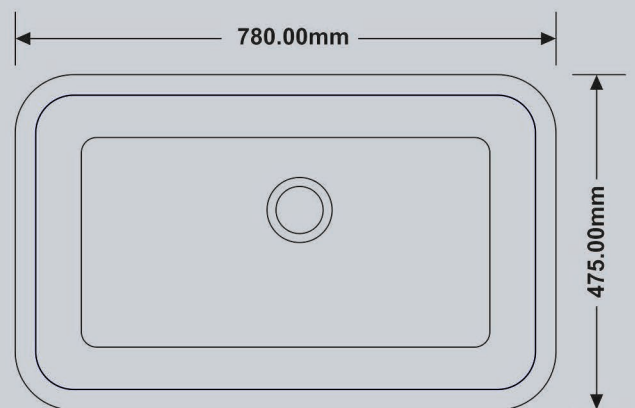

LeoxTM
CERAMIC

SINGLE BOWL SINK

SPECIFICATIONS

SIZE	WEIGHT
21 x 18 x 8.5 inch 533x457x215 mm	10kg. (Approx)

DIMENSION SIZE

INSTALLATIONS

TOP MOUNT

FLUSH MOUNT

UNDER MOUNT

SINGLE BOWL SINK

SPECIFICATIONS

SIZE	WEIGHT
24 x 18 x 8.5 inch 609x457x215 mm	11.5kg. (Approx)

DIMENSION SIZE

INSTALLATIONS

TOP MOUNT

FLUSH MOUNT

UNDER MOUNT

SINGLE BOWL SINK

SPECIFICATIONS

SIZE	WEIGHT
31 x 19 x 9 inch 780x475x220 mm	14kg. (Approx)

INSTALLATIONS

TOP MOUNT

FLUSH MOUNT

UNDER MOUNT

SINGLE BOWL TAP HOLE SINK

SPECIFICATIONS

SIZE	WEIGHT
20 x 30 x 9 inch 507x762x220 mm	14kg. (Approx)

INSTALLATIONS

TOP MOUNT

FLUSH MOUNT

UNDER MOUNT

SINGLE BOWL WITH DRAIN SINK