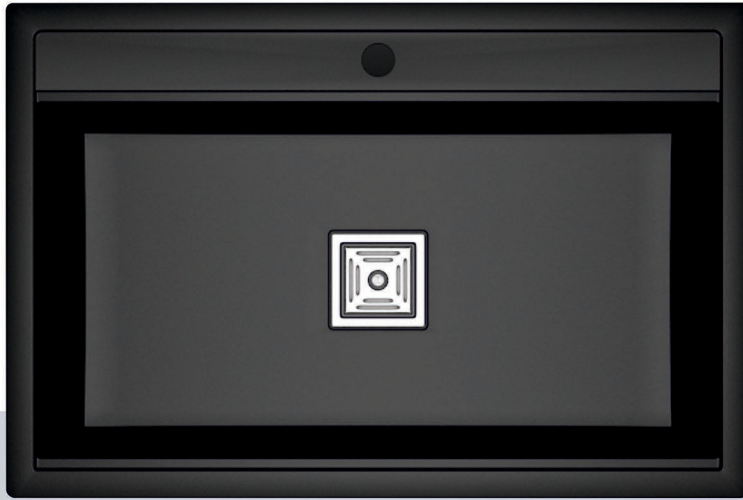

UNDER MOUNT

SINGLE BOWL SINK

SPECIFICATIONS

SIZE	WEIGHT
31 x 19 x 9 inch 780x475x220 mm	14kg. (Approx)

INSTALLATIONS

TOP MOUNT

FLUSH MOUNT

UNDER MOUNT