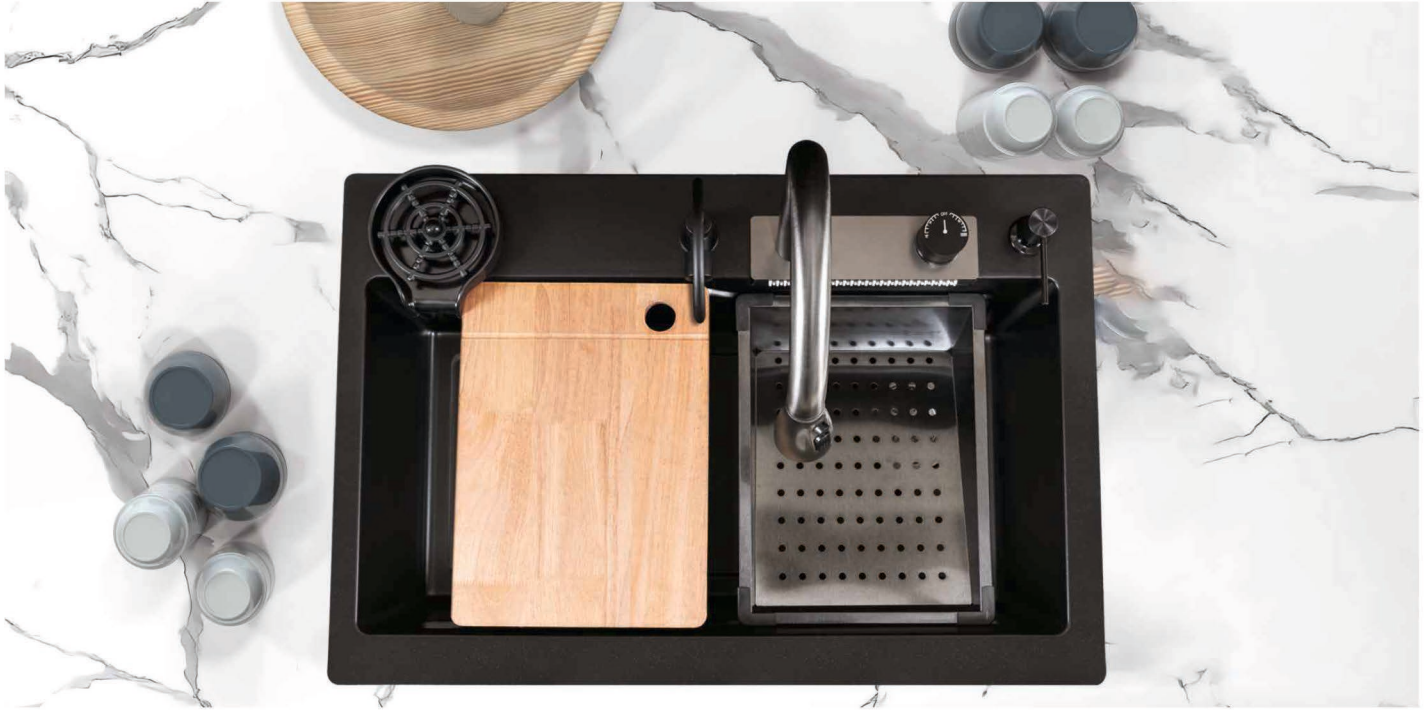

SPECIFICATIONS

SIZE	WEIGHT
20 x 45 x 9 inch 500x1143x230 mm	26kg. (Approx)

INSTALLATIONS

TOP MOUNT

FLUSH MOUNT

UNDER MOUNT

Leox
CERAMIC

ALL IN ONE
SINGLE BOWL KITCHEN SINK