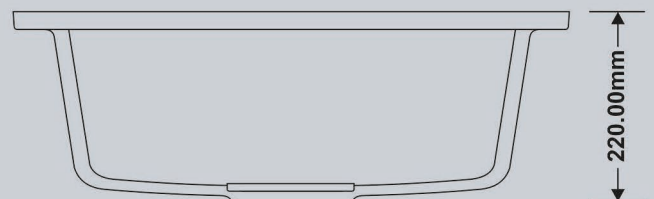

LeoxTM
CERAMIC

SINGLE BOWL SINK

SPECIFICATIONS

SIZE	WEIGHT
21 x 18 x 8.5 inch 533x457x215 mm	10kg. (Approx)

DIMENSION SIZE

INSTALLATIONS

TOP MOUNT

FLUSH MOUNT

UNDER MOUNT

SINGLE BOWL SINK

SPECIFICATIONS

SIZE	WEIGHT
24 x 18 x 8.5 inch 609x457x215 mm	11.5kg. (Approx)

DIMENSION SIZE

INSTALLATIONS

TOP MOUNT

FLUSH MOUNT

UNDER MOUNT

SINGLE BOWL SINK

SPECIFICATIONS

SIZE	WEIGHT
31 x 19 x 9 inch 780x475x220 mm	14kg. (Approx)

INSTALLATIONS

TOP MOUNT

FLUSH MOUNT

UNDER MOUNT

SINGLE BOWL TAP HOLE SINK

SPECIFICATIONS

SIZE	WEIGHT
20 x 30 x 9 inch 507x762x220 mm	14kg. (Approx)

INSTALLATIONS

TOP MOUNT

FLUSH MOUNT

UNDER MOUNT

SINGLE BOWL WITH DRAIN SINK