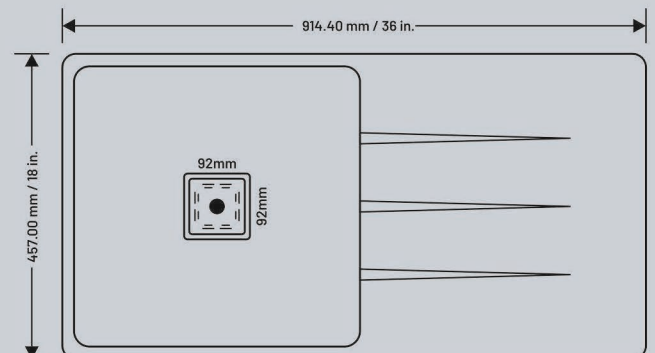

LeoxTM
CERAMIC

SINGLE BOWL SINK

SPECIFICATIONS

SIZE	WEIGHT
21 x 18 x 8.5 inch 533x457x215 mm	10kg. (Approx)

DIMENSION SIZE

INSTALLATIONS

TOP MOUNT

FLUSH MOUNT

SINGLE BOWL TAP HOLE SINK

SPECIFICATIONS

SIZE	WEIGHT
20 x 30 x 9 inch 507x762x220 mm	14kg. (Approx)

INSTALLATIONS

TOP MOUNT

FLUSH MOUNT

UNDER MOUNT

SINGLE BOWL WITH DRAIN SINK

SPECIFICATIONS

SIZE	WEIGHT
18 x 36 x 8.5 inch 457x914.4x215 mm	17kg. (Approx)

INSTALLATIONS

TOP MOUNT

FLUSH MOUNT

UNDER MOUNT

Leox[™]
CERAMIC

DOUBLE BOWL SINK

SPECIFICATIONS

SIZE	WEIGHT
20 x 45 x 9 inch 500x1143x230 mm	26kg. (Approx)

INSTALLATIONS

TOP MOUNT

FLUSH MOUNT

UNDER MOUNT

Leox
CERAMIC

ALL IN ONE
SINGLE BOWL KITCHEN SINK