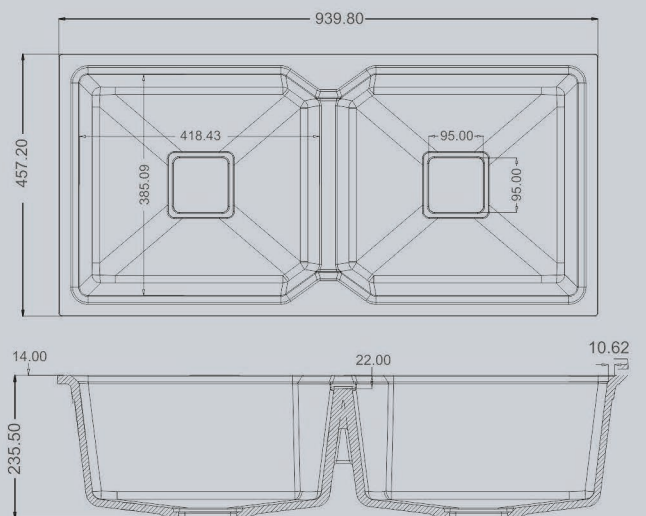

UNDER MOUNT

SINGLE BOWL SINK

SPECIFICATIONS

SIZE	WEIGHT
24 x 18 x 8.5 inch 609x457x215 mm	11.5kg. (Approx)

DIMENSION SIZE

INSTALLATIONS

TOP MOUNT

FLUSH MOUNT

SINGLE BOWL TAP HOLE SINK

SPECIFICATIONS

SIZE	WEIGHT
20 x 30 x 9 inch 507x762x220 mm	14kg. (Approx)

INSTALLATIONS

TOP MOUNT

FLUSH MOUNT

UNDER MOUNT

SINGLE BOWL WITH DRAIN SINK

SPECIFICATIONS

SIZE	WEIGHT
18 x 36 x 8.5 inch 457x914.4x215 mm	17kg. (Approx)

INSTALLATIONS

TOP MOUNT

FLUSH MOUNT

UNDER MOUNT

Leox[™]
CERAMIC

DOUBLE BOWL SINK

SPECIFICATIONS

SIZE	WEIGHT
20 x 45 x 9 inch 500x1143x230 mm	26kg. (Approx)

INSTALLATIONS

TOP MOUNT

FLUSH MOUNT

UNDER MOUNT

Leox
CERAMIC

ALL IN ONE
SINGLE BOWL KITCHEN SINK