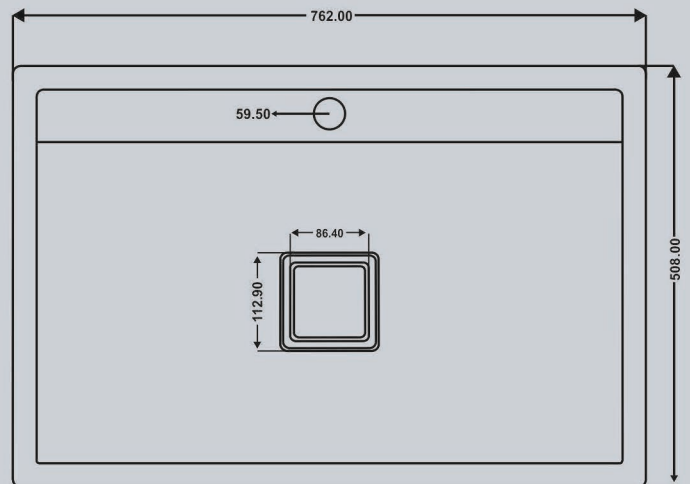

UNDER MOUNT

SINGLE BOWL SINK

SPECIFICATIONS

SIZE	WEIGHT
24 x 18 x 8.5 inch 609x457x215 mm	11.5kg. (Approx)

DIMENSION SIZE

INSTALLATIONS

TOP MOUNT

FLUSH MOUNT

UNDER MOUNT

SINGLE BOWL SINK

SPECIFICATIONS

SIZE	WEIGHT
31 x 19 x 9 inch 780x475x220 mm	14kg. (Approx)

INSTALLATIONS

TOP MOUNT

FLUSH MOUNT

UNDER MOUNT

SINGLE BOWL TAP HOLE SINK

SPECIFICATIONS

SIZE	WEIGHT
20 x 30 x 9 inch 507x762x220 mm	14kg. (Approx)

INSTALLATIONS

TOP MOUNT

FLUSH MOUNT

UNDER MOUNT

SINGLE BOWL WITH DRAIN SINK

SPECIFICATIONS

SIZE	WEIGHT
18 x 36 x 8.5 inch 457x914.4x215 mm	17kg. (Approx)

INSTALLATIONS

TOP MOUNT

FLUSH MOUNT

UNDER MOUNT

Leox[™]
CERAMIC

DOUBLE BOWL SINK