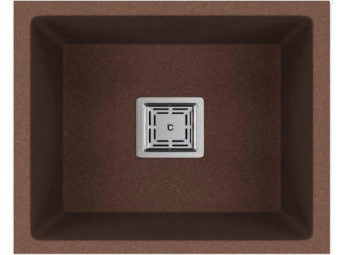

PRODUCT DETAIL :

SINK SIZE	PACKING	WEIGHT	MRP	FINISH
30X18X9	-	-	0000	Satin

METALIC SERIES

ROYAL GRAY

ROYAL WHITE

ROYAL BLACK

ROYAL BROWN

GRANITE SERIES