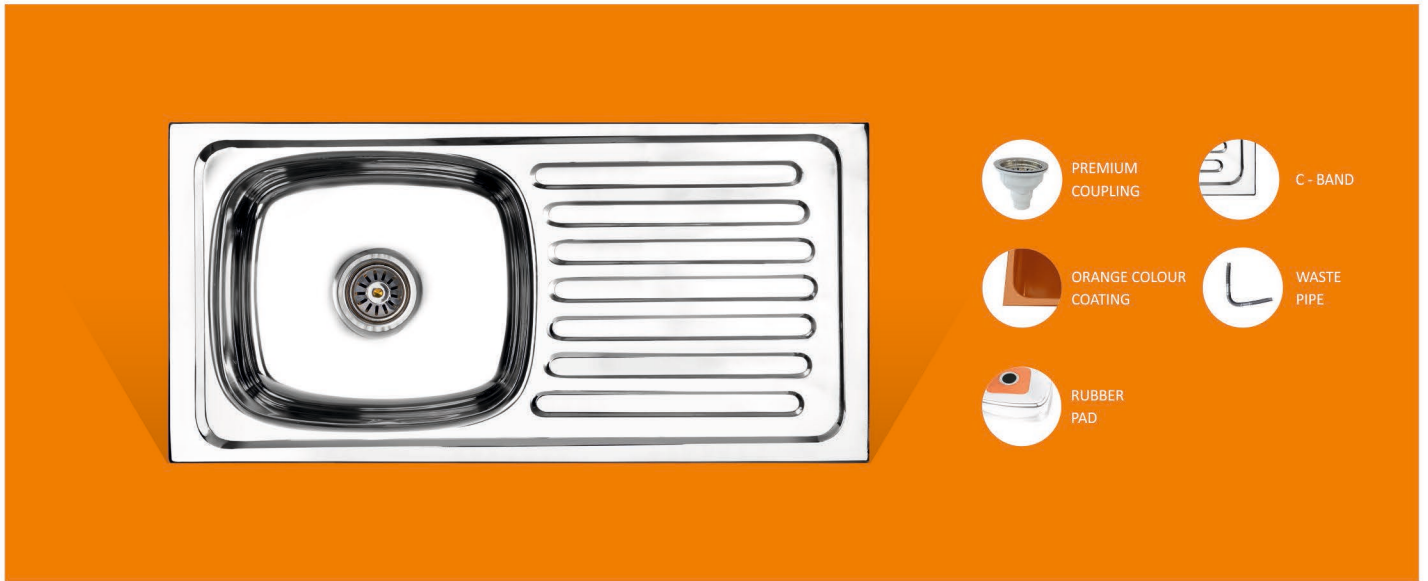

SQUARE BOWL

PRODUCT DETAIL :

SINGLE
PCS PACKING

RUBBER
PAD

ORANGE COLOUR
COATING

PREMIUM
COUPLING

WASTE
PIPE

OVERALL SIZE	BOWL SIZE	MRP	PACKING	FINISH	COATING	COUPLING
18 X 16 X 8	16 X 14	1771.00	1 Pcs.	Glossy	Orange	4"
22 X 18 X 8	20 X 16	2112.00	1 Pcs.	Glossy	Orange	4"
24 X 18 X 8	22 X 16	2222.00	1 Pcs.	Glossy	Orange	4"
24 X 18 X 9	22 X 16	2280.00	1 Pcs.	Glossy	Orange	4"
24 X 24 X 10	22 X 22	3600.00	1 Pcs.	Glossy	Orange	4"