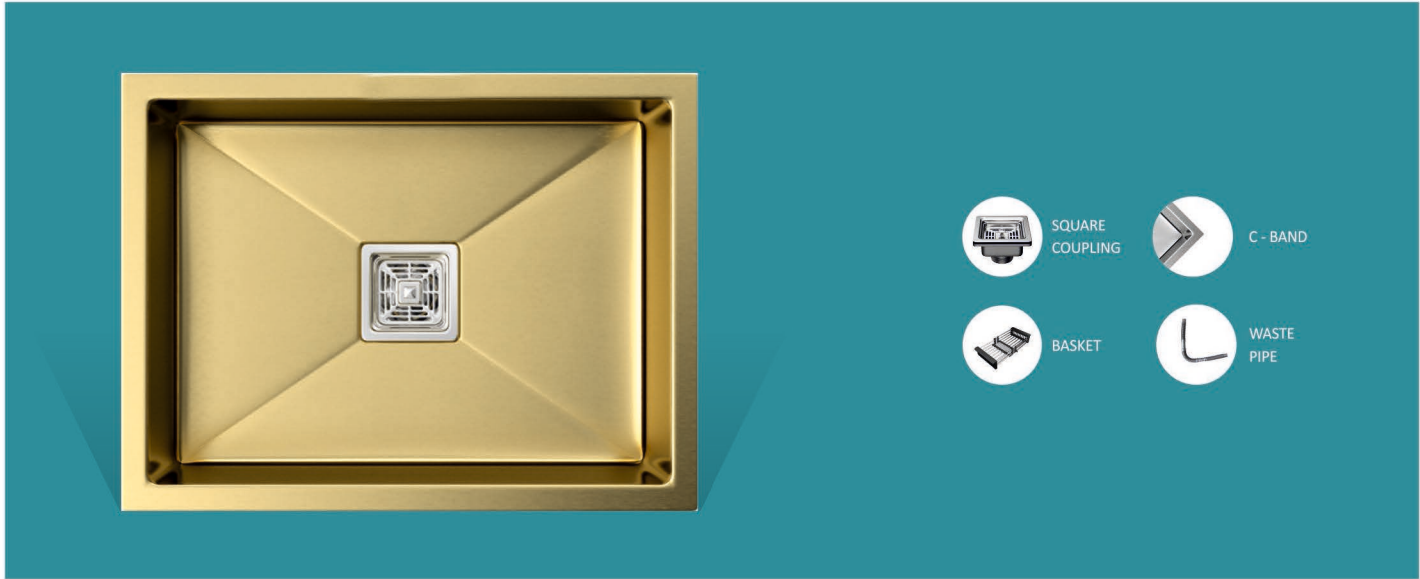

SQUARE COUPLING

C - BAND

BASKET

WASTE PIPE

PRODUCT DETAIL : ROLEX MIRROR

OVERALL SIZE	BOWL SIZE	MRP	PACKING	FINISH	COATING	COUPLING
24 X 18 X 10	22 X 16	-	1 Pcs.	Glossy	-	4"

PRODUCT DETAIL : ROLEX BLACK

OVERALL SIZE	BOWL SIZE	MRP	PACKING	FINISH	COATING	COUPLING
24 X 18 X 10	22 X 16	-	1 Pcs.	Satin	-	4"