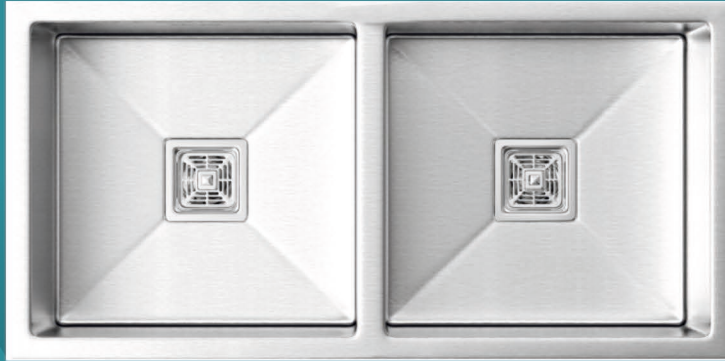

SQUARE
COUPLING

C - BAND

BASKET

WASTE
PIPE

PRODUCT DETAIL : DOUBLE BOWL

OVERALL SIZE	BOWL SIZE	MRP	PACKING	FINISH	COATING	COUPLING
37 X 18 X 10	16 X 17	-	1 Pcs.	Satin	-	4"