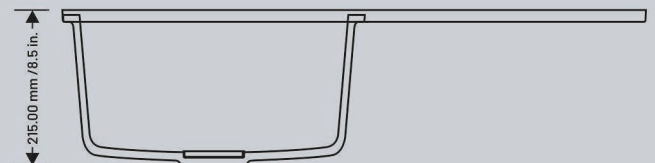

SINGLE BOWL TAP HOLE SINK

SPECIFICATIONS

SIZE	WEIGHT
20 x 30 x 9 inch 507x762x220 mm	14kg. (Approx)

INSTALLATIONS

TOP MOUNT

FLUSH MOUNT

UNDER MOUNT

SINGLE BOWL WITH DRAIN SINK

SPECIFICATIONS

SIZE	WEIGHT
18 x 36 x 8.5 inch 457x914.4x215 mm	17kg. (Approx)

INSTALLATIONS

TOP MOUNT

FLUSH MOUNT

UNDER MOUNT

Leox[™]
CERAMIC

DOUBLE BOWL SINK

SPECIFICATIONS

SIZE	WEIGHT
20 x 45 x 9 inch 500x1143x230 mm	26kg. (Approx)

INSTALLATIONS

TOP MOUNT

FLUSH MOUNT

UNDER MOUNT

Leox
CERAMIC

ALL IN ONE
SINGLE BOWL KITCHEN SINK