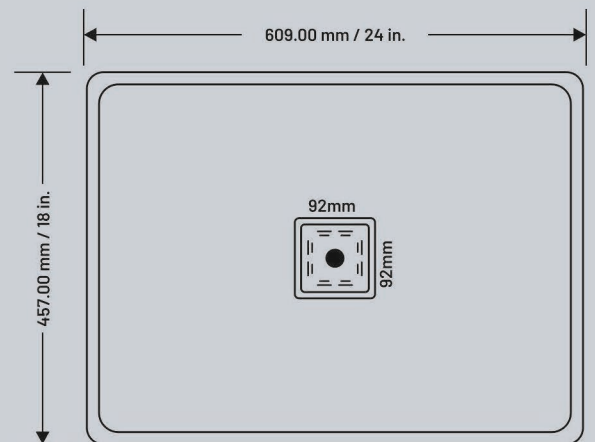

SINGLE BOWL SINK

SPECIFICATIONS

SIZE	WEIGHT
16 x 18 x 8.5 inch 408x457x215 mm	9kg. (Approx)

DIMENSION SIZE

INSTALLATIONS

TOP MOUNT

FLUSH MOUNT

UNDER MOUNT

LeoxTM
CERAMIC

SINGLE BOWL SINK

SPECIFICATIONS

SIZE	WEIGHT
21 x 18 x 8.5 inch 533x457x215 mm	10kg. (Approx)

DIMENSION SIZE

INSTALLATIONS

TOP MOUNT

FLUSH MOUNT

UNDER MOUNT

SINGLE BOWL SINK

SPECIFICATIONS

SIZE	WEIGHT
24 x 18 x 8.5 inch 609x457x215 mm	11.5kg. (Approx)

DIMENSION SIZE

INSTALLATIONS

TOP MOUNT

FLUSH MOUNT

SPECIFICATIONS

SIZE	WEIGHT
18 x 36 x 8.5 inch 457x914.4x215 mm	17kg. (Approx)

INSTALLATIONS

TOP MOUNT

FLUSH MOUNT

UNDER MOUNT

Leox[™]
CERAMIC

DOUBLE BOWL SINK