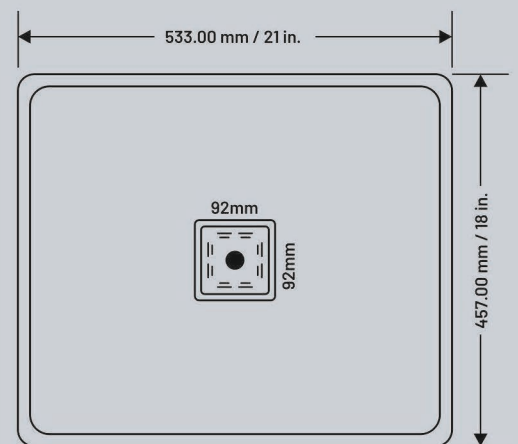

SINGLE BOWL SINK

SPECIFICATIONS

SIZE	WEIGHT
16 x 18 x 8.5 inch 408x457x215 mm	9kg. (Approx)

DIMENSION SIZE

INSTALLATIONS

TOP MOUNT

FLUSH MOUNT

UNDER MOUNT

LeoxTM
CERAMIC

SINGLE BOWL SINK

SPECIFICATIONS

SIZE	WEIGHT
21 x 18 x 8.5 inch 533x457x215 mm	10kg. (Approx)

DIMENSION SIZE

INSTALLATIONS

TOP MOUNT

FLUSH MOUNT

UNDER MOUNT

SINGLE BOWL SINK

SPECIFICATIONS

SIZE	WEIGHT
24 x 18 x 8.5 inch 609x457x215 mm	11.5kg. (Approx)

DIMENSION SIZE

INSTALLATIONS

TOP MOUNT

FLUSH MOUNT

SPECIFICATIONS

SIZE	WEIGHT
18 x 36 x 8.5 inch 457x914.4x215 mm	17kg. (Approx)

INSTALLATIONS

TOP MOUNT

FLUSH MOUNT

UNDER MOUNT

Leox[™]
CERAMIC

DOUBLE BOWL SINK