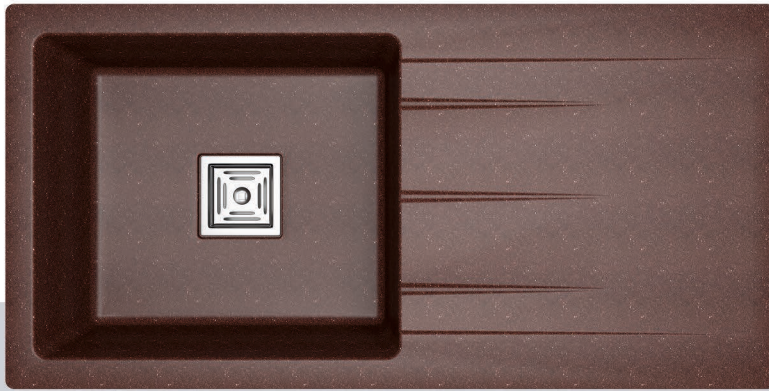

SINGLE BOWL TAP HOLE SINK

SPECIFICATIONS

SIZE	WEIGHT
20 x 30 x 9 inch 507x762x220 mm	14kg. (Approx)

INSTALLATIONS

TOP MOUNT

FLUSH MOUNT

UNDER MOUNT

SINGLE BOWL WITH DRAIN SINK