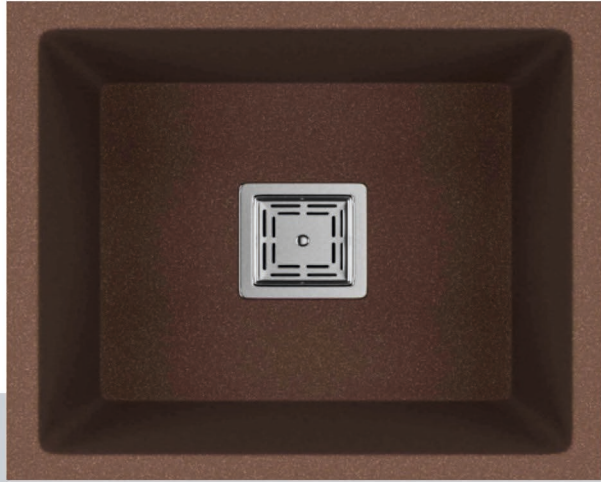

SINGLE BOWL SINK

SPECIFICATIONS

SIZE	WEIGHT
24 x 18 x 8.5 inch 609x457x215 mm	11.5kg. (Approx)

DIMENSION SIZE

INSTALLATIONS