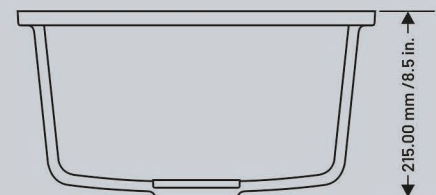

SINGLE BOWL SINK

SPECIFICATIONS

SIZE	WEIGHT
16 x 18 x 8.5 inch 408x457x215 mm	9kg. (Approx)

DIMENSION SIZE

INSTALLATIONS

TOP MOUNT

FLUSH MOUNT

UNDER MOUNT

LeoxTM
CERAMIC

SINGLE BOWL SINK

SPECIFICATIONS

SIZE	WEIGHT
21 x 18 x 8.5 inch 533x457x215 mm	10kg. (Approx)

DIMENSION SIZE

INSTALLATIONS

TOP MOUNT

FLUSH MOUNT